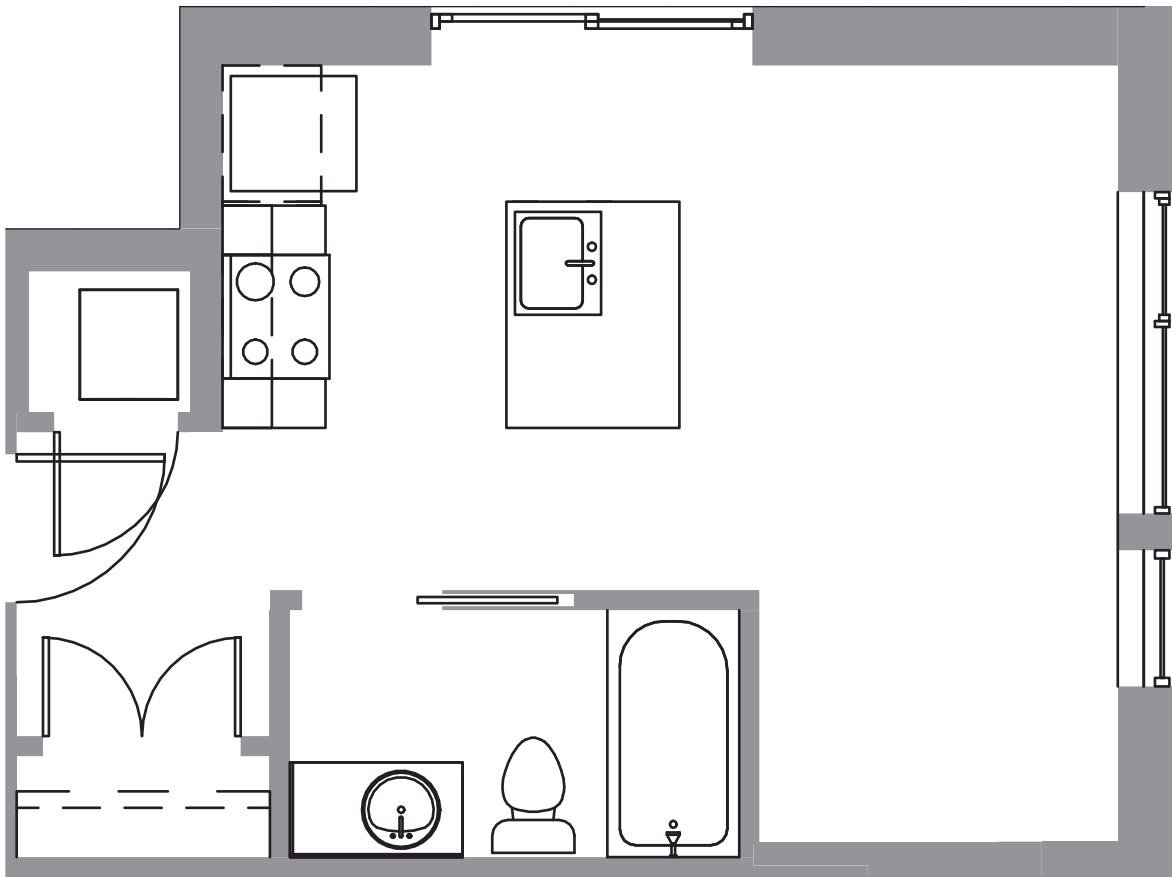

UNIT A2
STUDIO
101
414 SF

SUSTAINABLE APARTMENT LIVING

\$

403 Belmont Ave W Seattle, WA 98102
info@stream403.com www.stream403.com