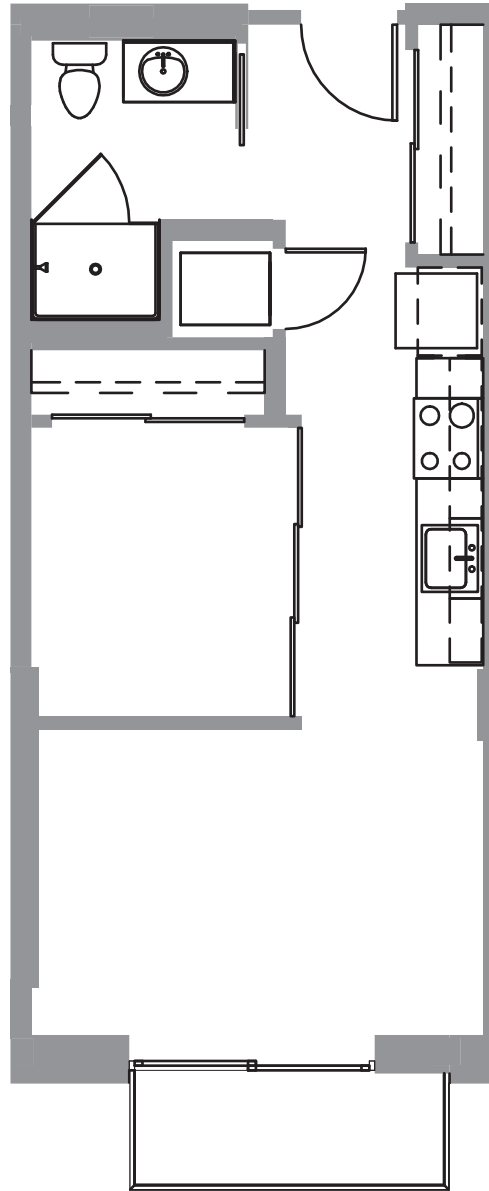

UNIT C2
OPEN BEDROOM

204-704

503 SF

SUSTAINABLE APARTMENT LIVING

\$

403 Belmont Ave W Seattle, WA 98102
info@stream403.com www.stream403.com