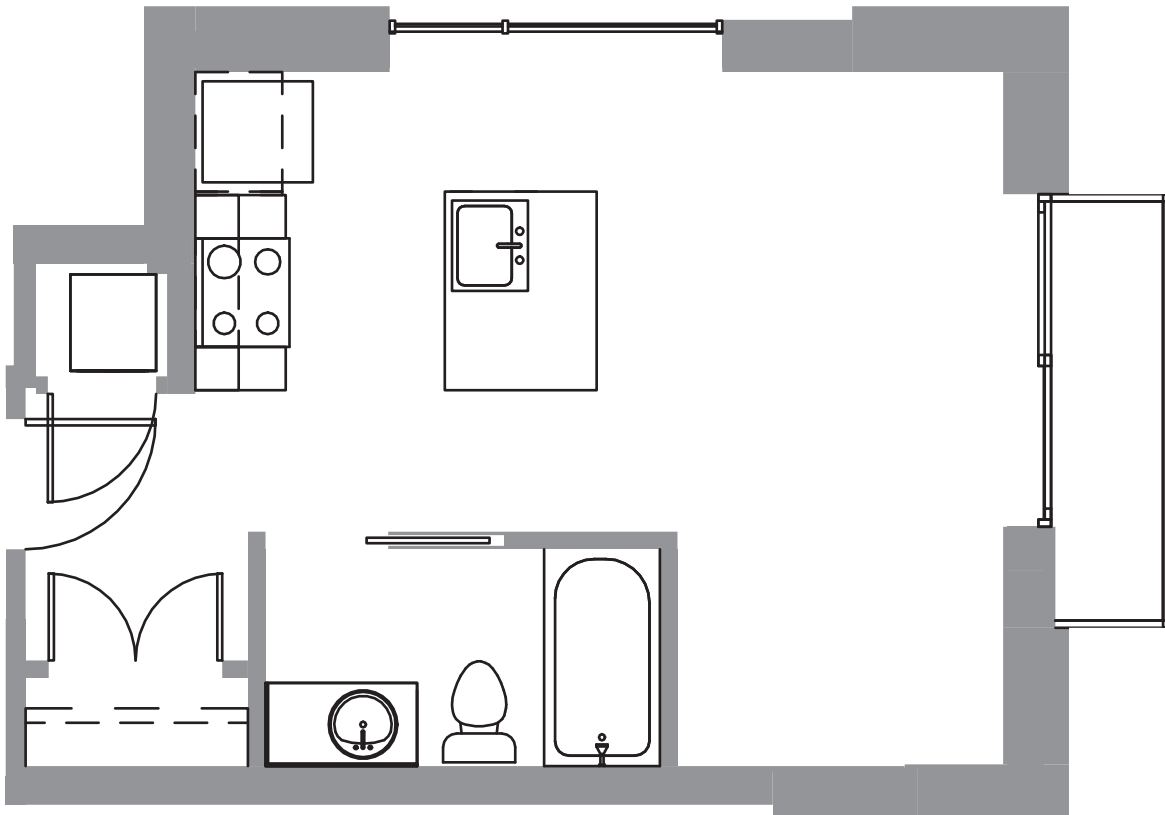

UNIT A
STUDIO

201-701

431-466 SF

SUSTAINABLE APARTMENT LIVING

\$

403 Belmont Ave W Seattle, WA 98102
info@stream403.com www.stream403.com