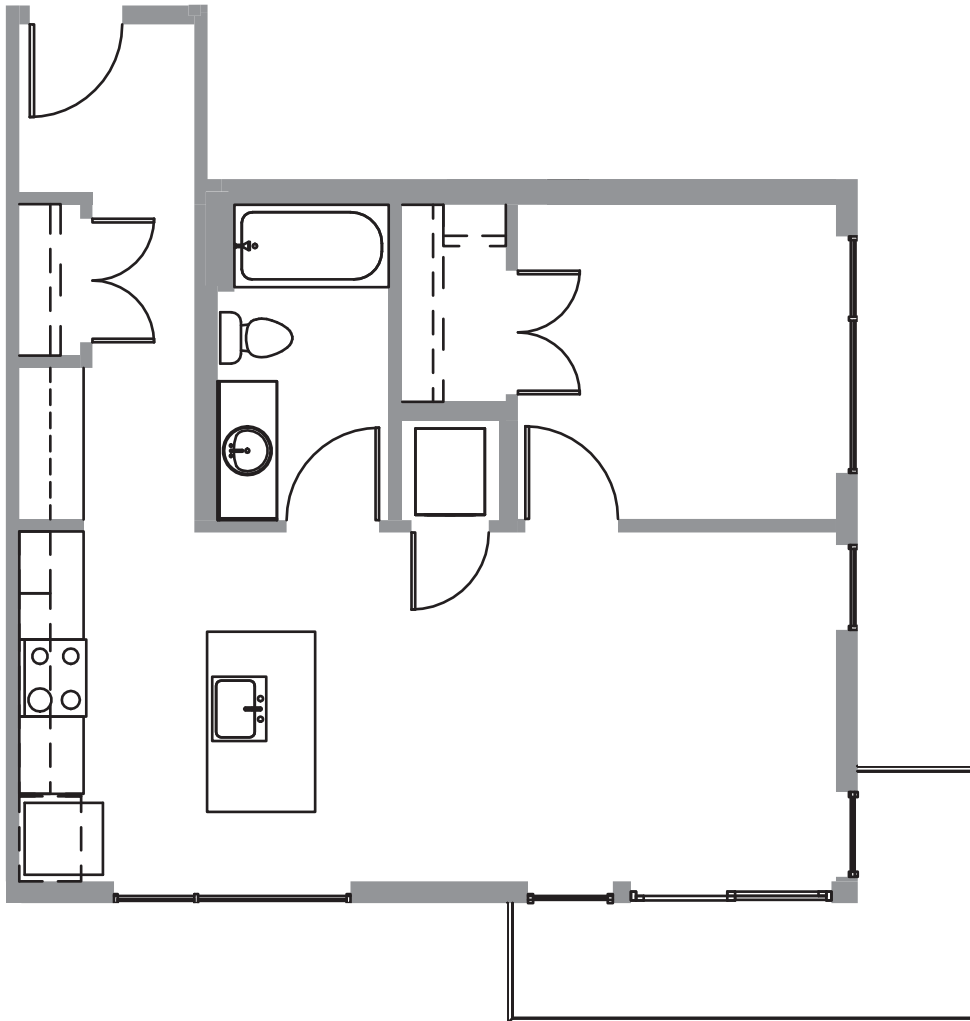

UNIT B
1 BEDROOM

302-702

676 SF

SUSTAINABLE APARTMENT LIVING

\$

403 Belmont Ave W Seattle, WA 98102
info@stream403.com www.stream403.com