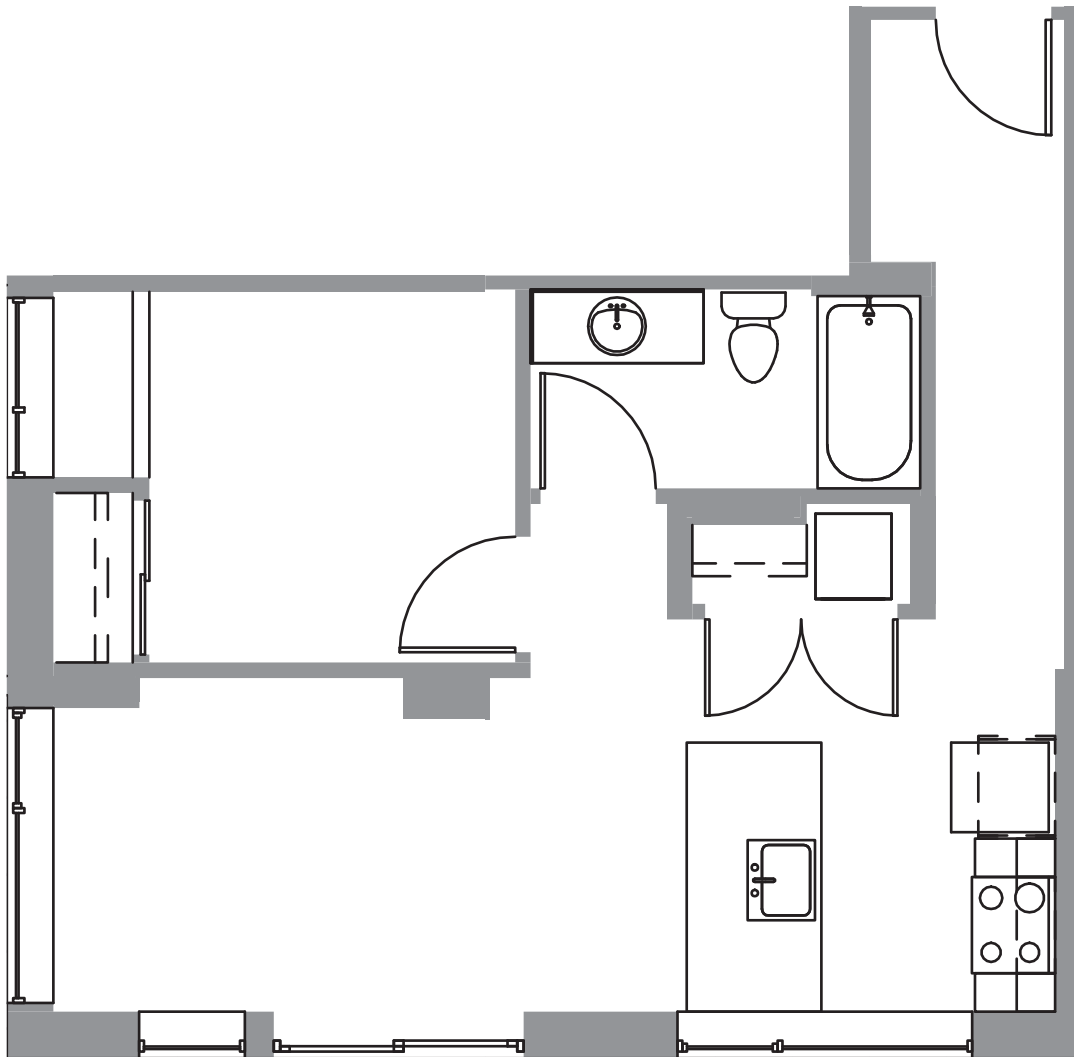

UNIT D2  
1 BEDROOM

106

614 SF

SUSTAINABLE APARTMENT LIVING

\$

403 Belmont Ave W Seattle, WA 98102  
info@stream403.com www.stream403.com