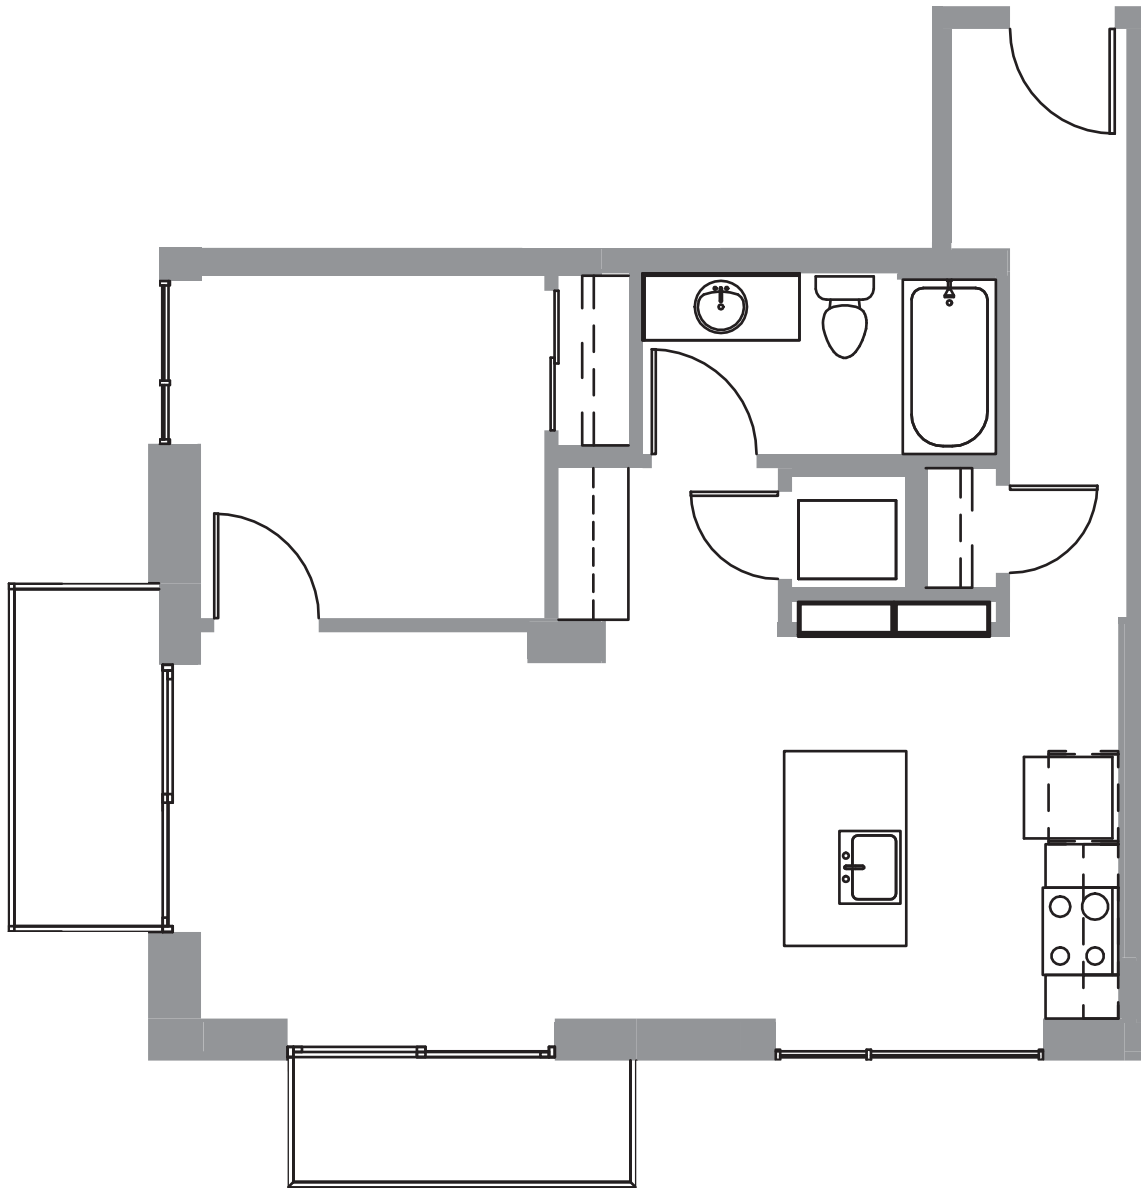

UNIT D
1 BEDROOM
206-706
697 SF

SUSTAINABLE APARTMENT LIVING

\$

403 Belmont Ave W Seattle, WA 98102
info@stream403.com www.stream403.com