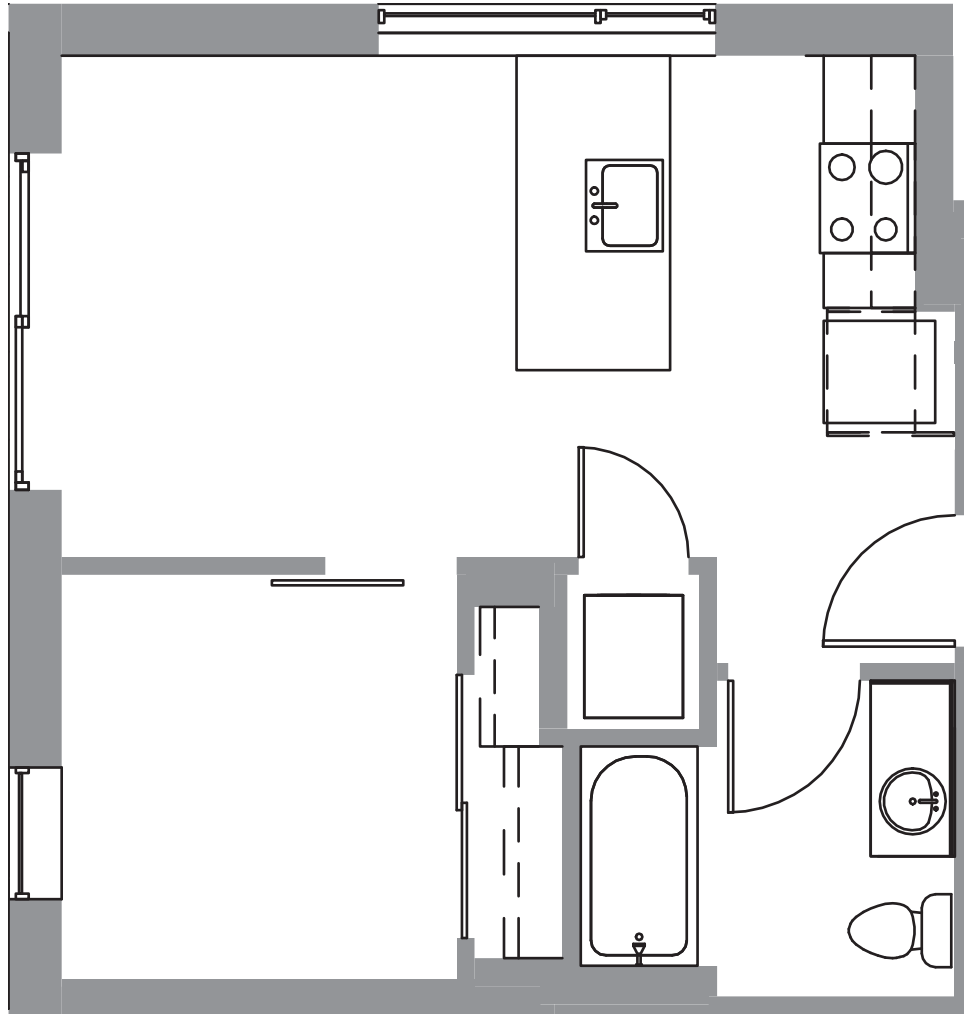

UNIT E
1 BEDROOM
107-707
508-529 SF

SUSTAINABLE APARTMENT LIVING

\$

403 Belmont Ave W Seattle, WA 98102
info@stream403.com www.stream403.com